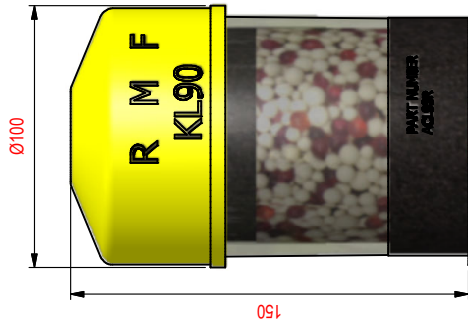

MODEL (1 : 2)

1	1	Air Conditioner Connection	G3/4" - BSP	NA	Female
Pos	Qty	Description	Size	Material	Remarks
 SYSTEEMS Website : WWW.RMFFILTER.COM Designed by M.W. Designed date 4-11-2008 Design state WorkInProgress Checked by Checked date PROJECTION 					
Revision			Date	Description	
DOCUMENT TITLE			Name		
RMF AIR CONDITIONER ACL93R					
ARTICLE NUMBER			DRAWING NUMBER		REVISION
9317581			A3--9-294-12101		
DIMENSIONAL TOLERANCE ACCORDING TO ISO 2768H / NEN 2285			SCALE : 1:1		